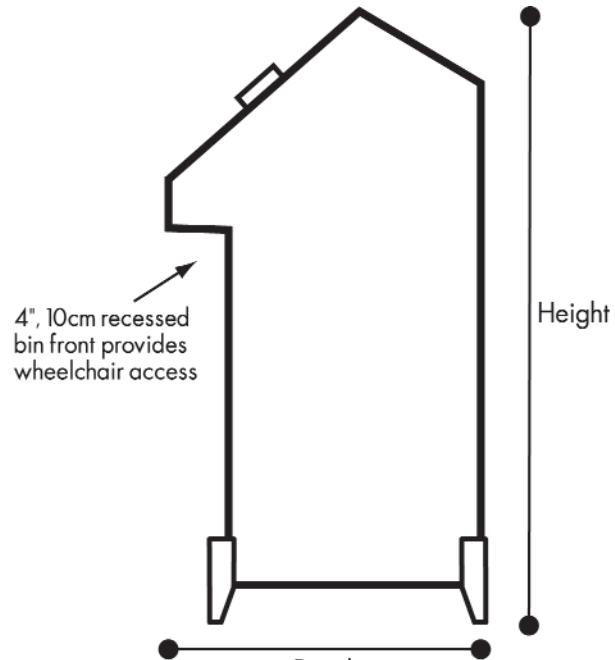

BNWaste Inc.

Bin Unit: 1160h Handicap Accessible

Unit No.	Height	Width	Depth	Capacity
1160h Handicap Accessible	34" 86cm	22" 56cm	22" 56cm	60 gal 227 L

Width
Front View

4", 10cm recessed
bin front provides
wheelchair access

Height

Depth
Side View

Rear View

For information:

BNWaste Inc.

201B 749 Railway Ave.,

Canmore, Alberta, Canada. T1W 1P2

Phone: 403-609-3830